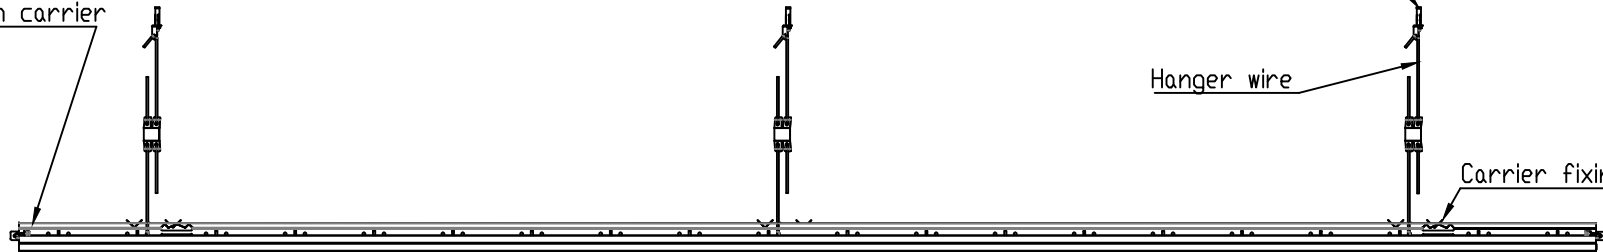

T24 main carrier

Steel dower

Hanger wire

Carrier fixing part

DETAIL A
SCALE 1 : 1

WALL SECTION