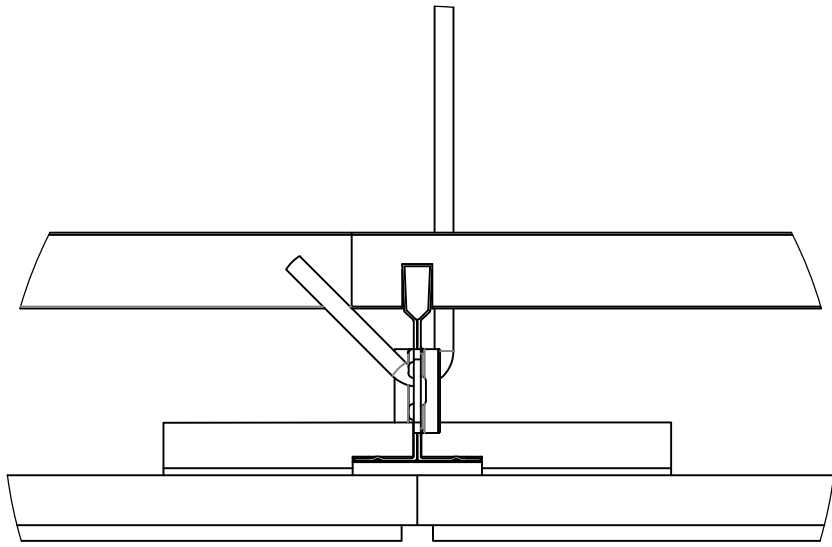

T24 main carrier

Steel dower

Hanger wire

Carrier fixing part

DETAIL A
SCALE 1 : 1

WALL SECTION