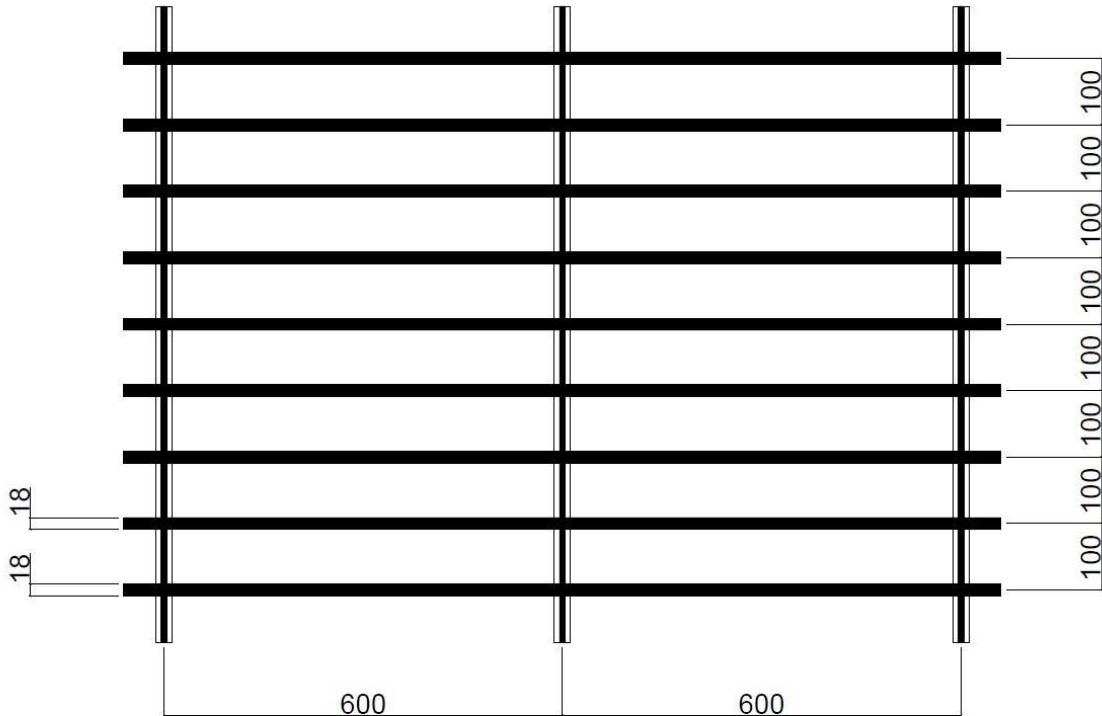

WOOD LINEAR SUSPENDED CEILING SYSTEM DATASHEET

Technical Info:

Product : Wood Linear Suspended Ceiling System

Sizes : 18x100mm, lengths : according to shop drawing

Suspension System : T24 system made of main tee (24x38mm), galvanised steel

Specification:

c/c: 100mm center to center distance.

Drawing 1: Wood Linear Ceiling Plan

Drawing 2: Wood Linear Ceiling Section A

Drawing 3: Wood Linear Ceiling Section B