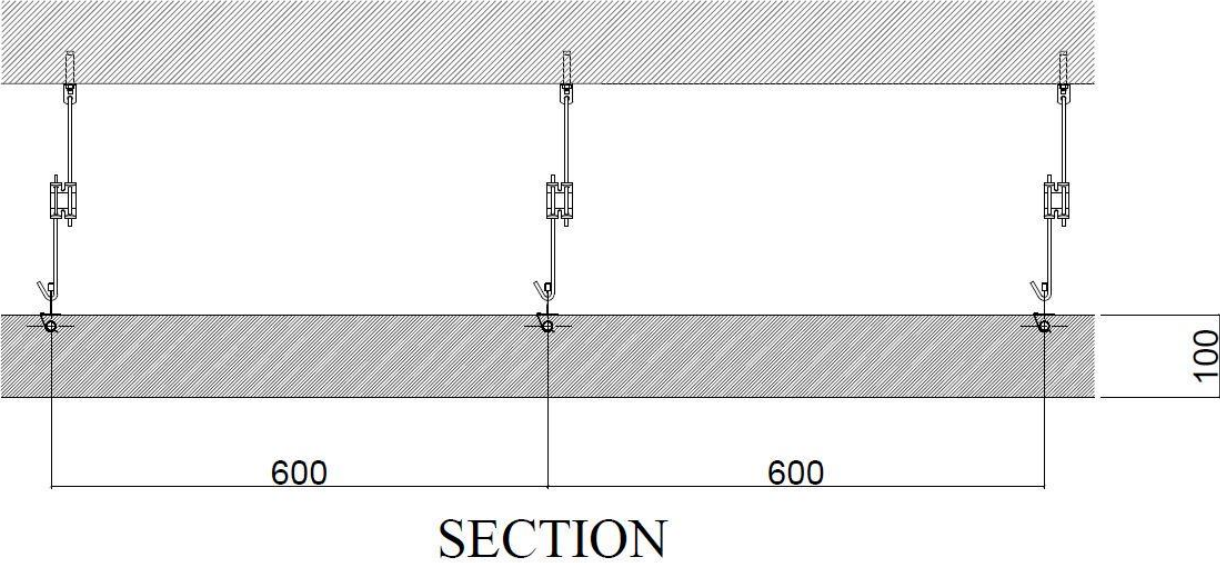

WOOD LINEAR SUSPENDED CEILING SYSTEM DATASHEET

Technical Info:

Product : Wood Linear Suspended Ceiling System

Sizes : 18x100mm, lengths : according to shop drawing

Suspension System : T24 system made of main tee (24x38mm), galvanised steel

Specification:

c/c: 100mm center to center distance.

Drawing 1: Wood Linear Ceiling Plan

Drawing 2: Wood Linear Ceiling Section A

Drawing 3: Wood Linear Ceiling Section B